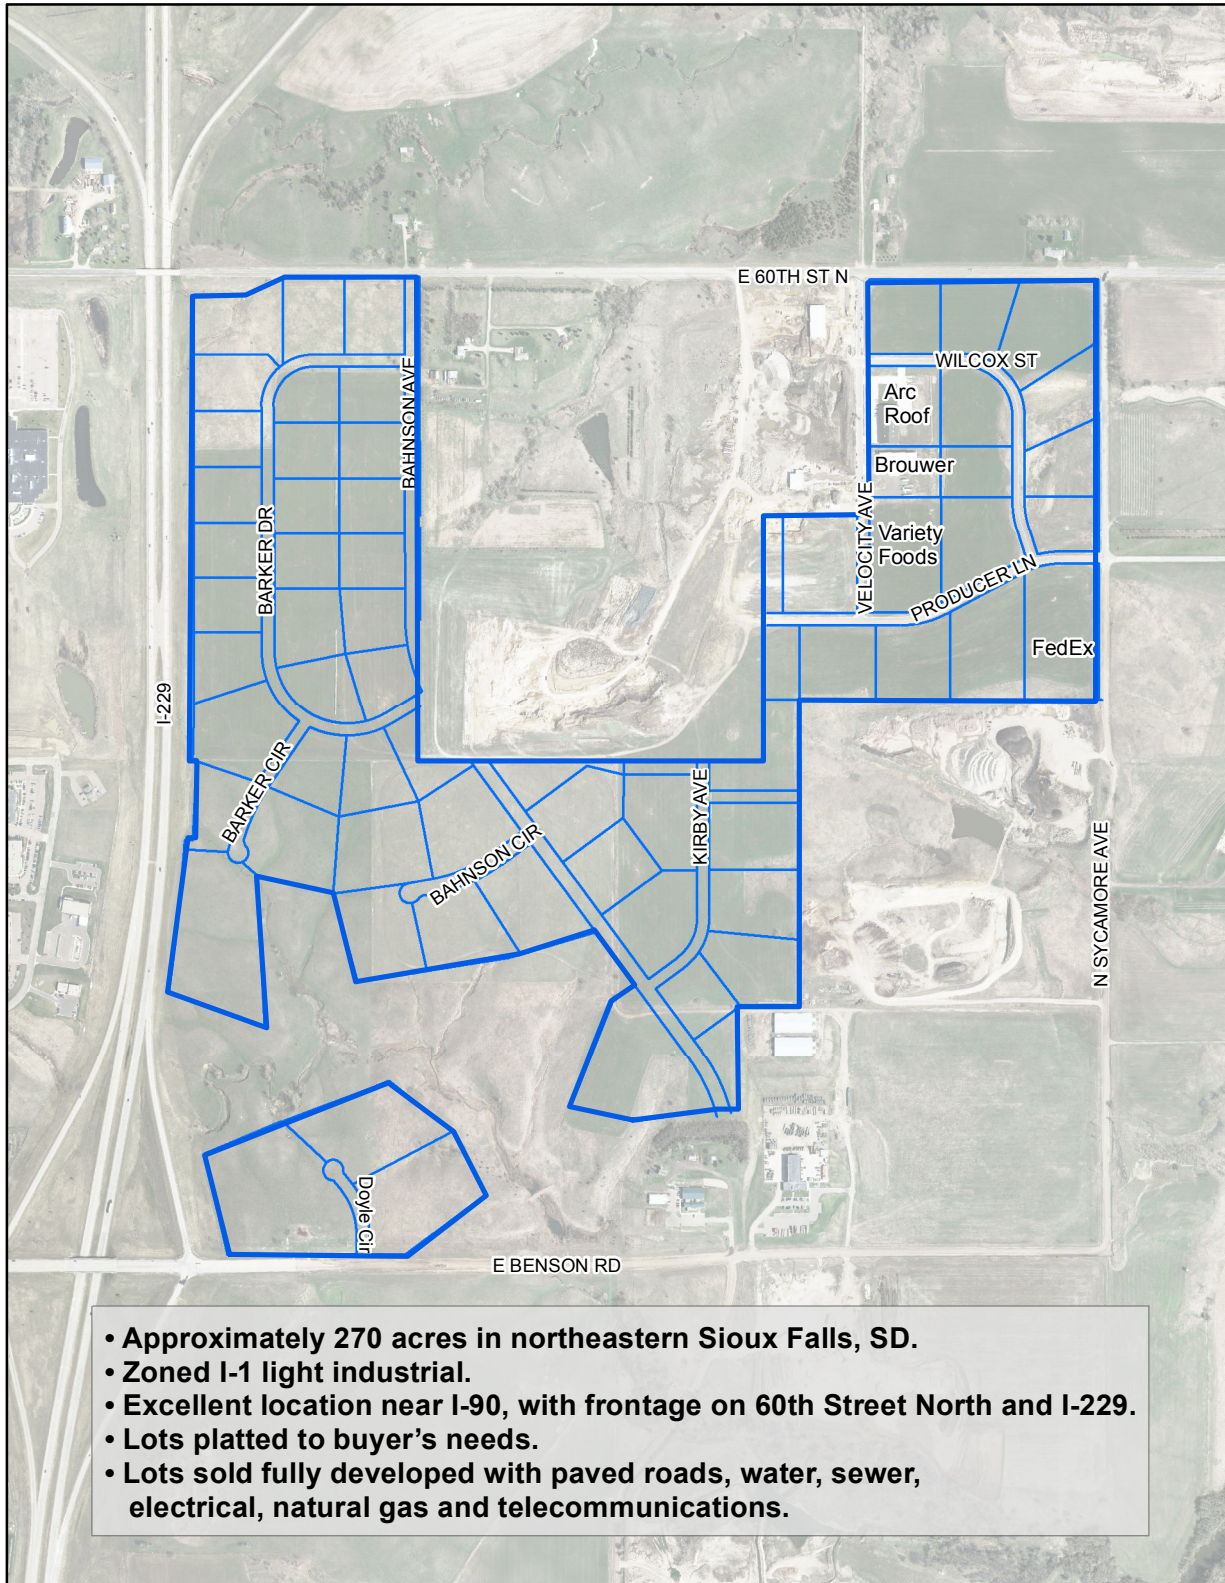

# Sioux Empire Development Park 8

Sioux Falls, South Dakota

Image Date: 5-2008

200 N Phillips Ave, Suite 101  
Sioux Falls, SD 57104  
Ph. 605-339-0103  
[www.siouxfallsdevelopment.com](http://www.siouxfallsdevelopment.com)